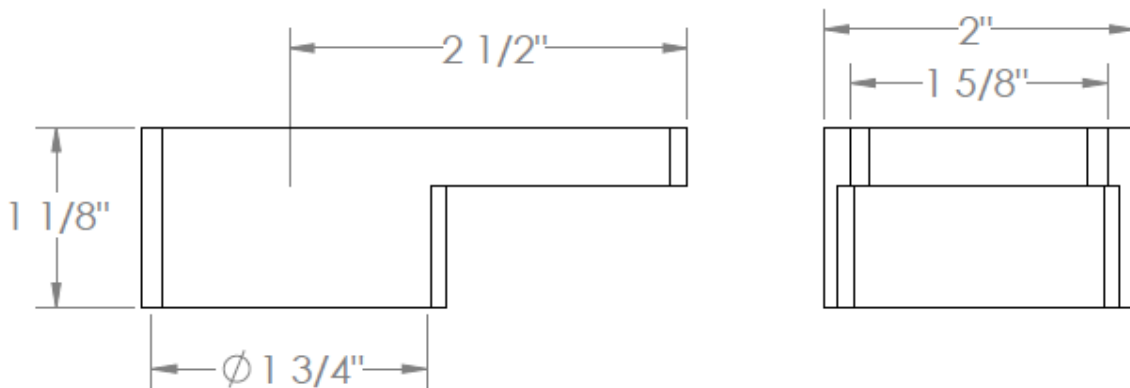

35-DT-ED1

Trim for Deck Mounted Valve

For use with SS-508-C or SS-508-H concealed roughs

35-DT-ED2

Trim for Deck Mounted Valve

For use with SS-508-C or SS-508-H concealed roughs

35-DT-ED3

Trim for Deck Mounted Valve

For use with SS-508-C or SS-508-H concealed roughs