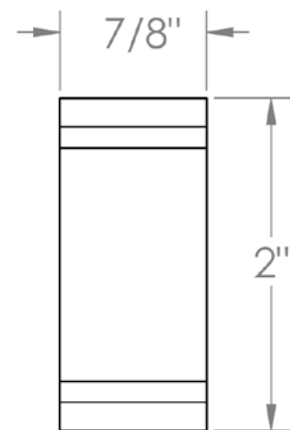

35-DT-ED1

Trim for Deck Mounted Valve

For use with SS-508-C or SS-508-H concealed roughs

35-DT-ED2

Trim for Deck Mounted Valve

For use with SS-508-C or SS-508-H concealed roughs

35-DT-ED3

Trim for Deck Mounted Valve

For use with SS-508-C or SS-508-H concealed roughs