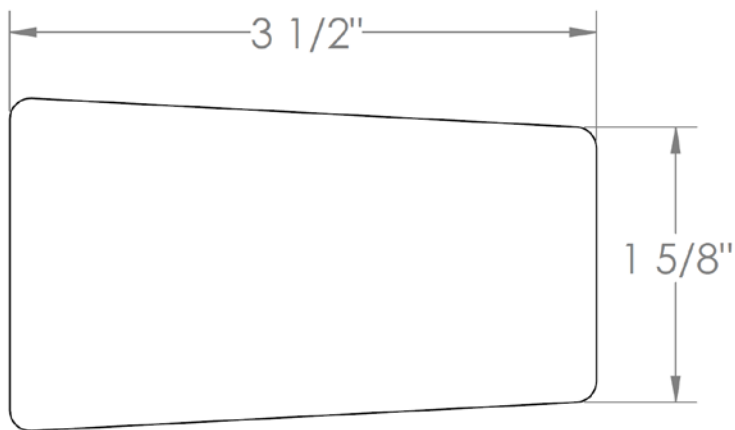

35-DT-ED1

Trim for Deck Mounted Valve

For use with SS-508-C or SS-508-H concealed roughs

35-DT-ED2

Trim for Deck Mounted Valve

For use with SS-508-C or SS-508-H concealed roughs

35-DT-ED3

Trim for Deck Mounted Valve

For use with SS-508-C or SS-508-H concealed roughs